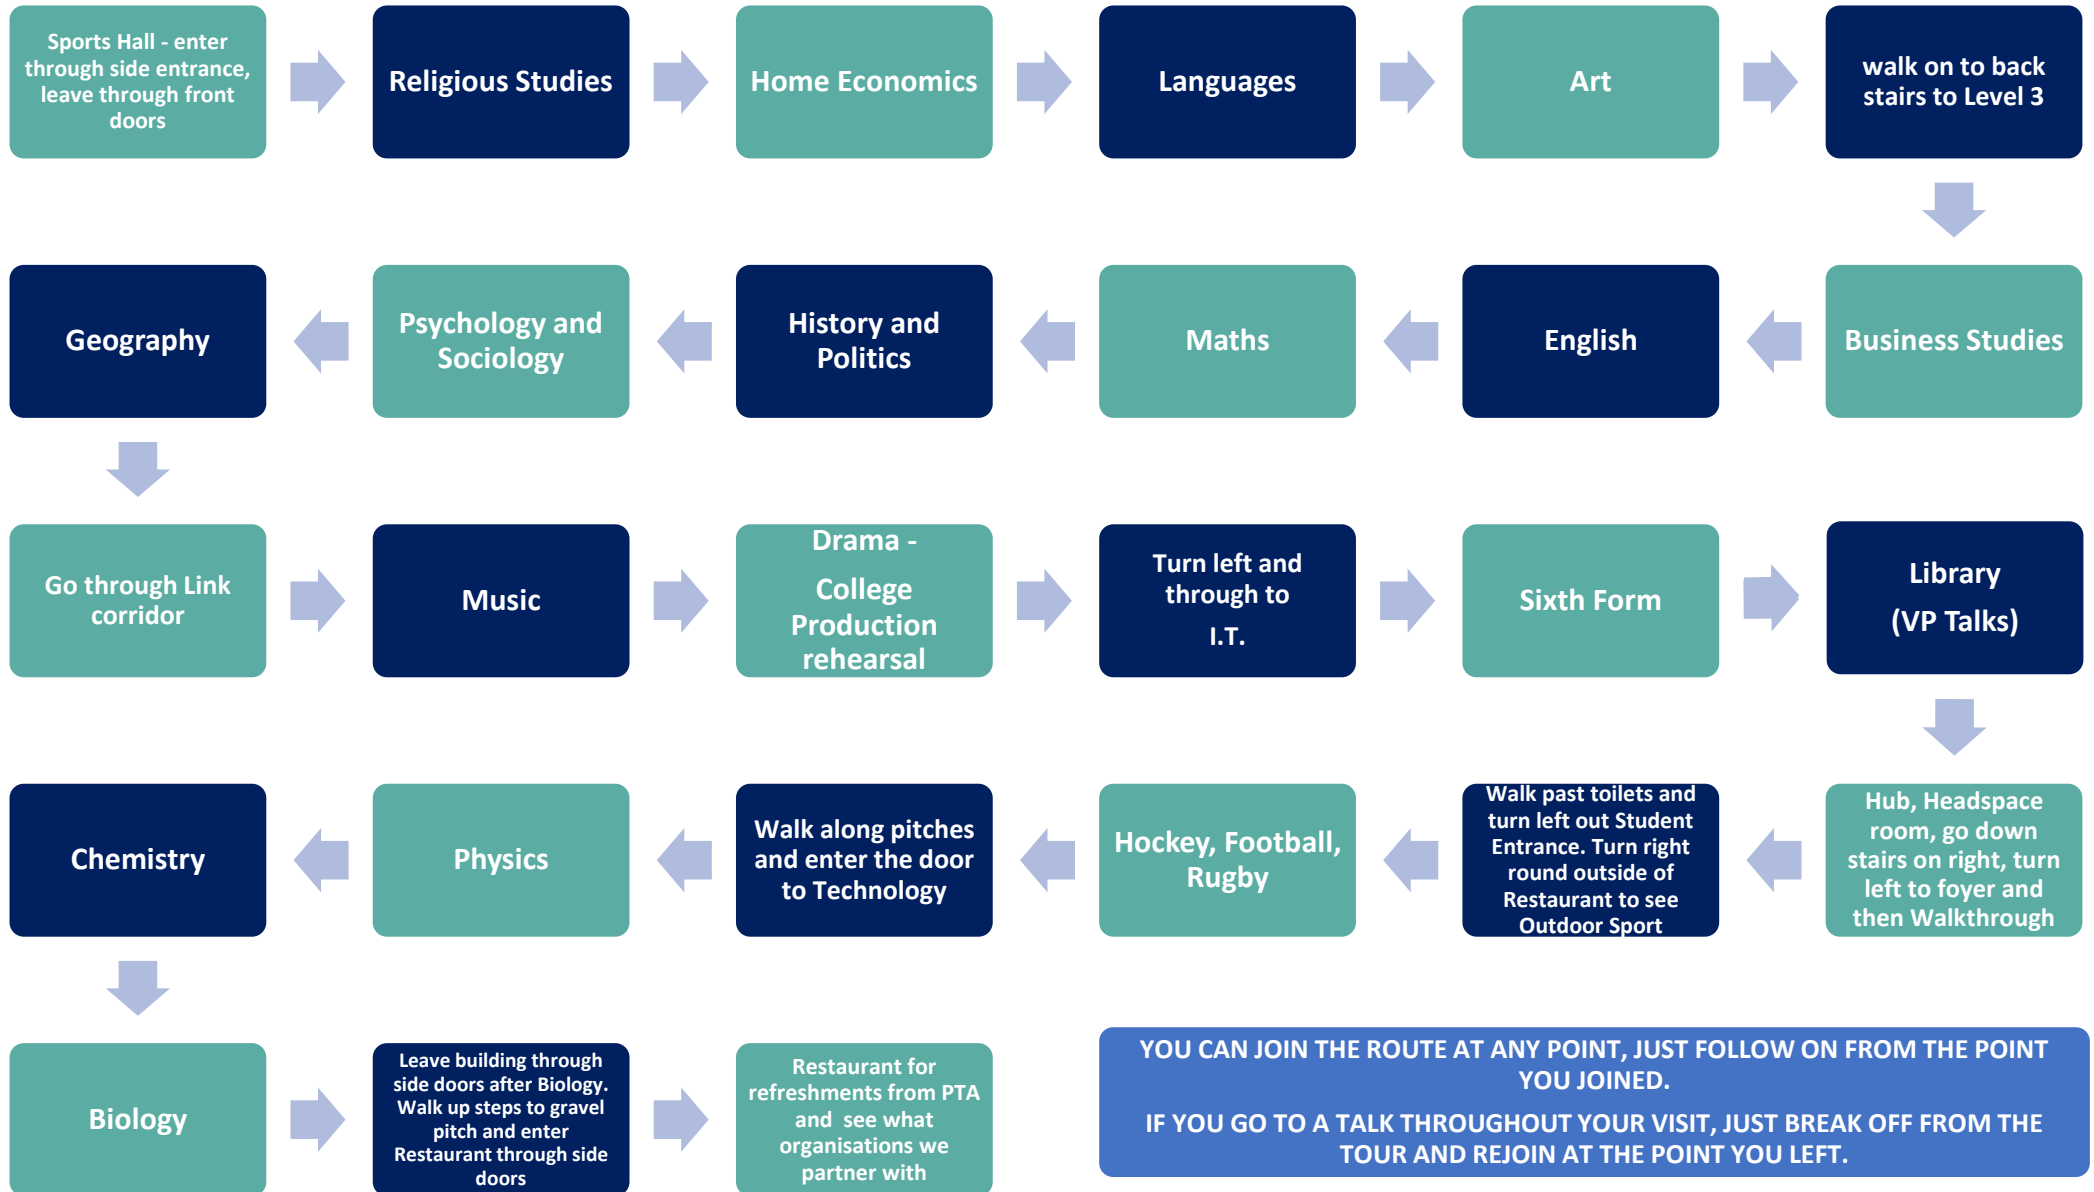

# OPEN DAY ROUTE MAP

**YOU CAN JOIN THE ROUTE AT ANY POINT, JUST FOLLOW ON FROM THE POINT YOU JOINED.**  
**IF YOU GO TO A TALK THROUGHOUT YOUR VISIT, JUST BREAK OFF FROM THE TOUR AND REJOIN AT THE POINT YOU LEFT.**